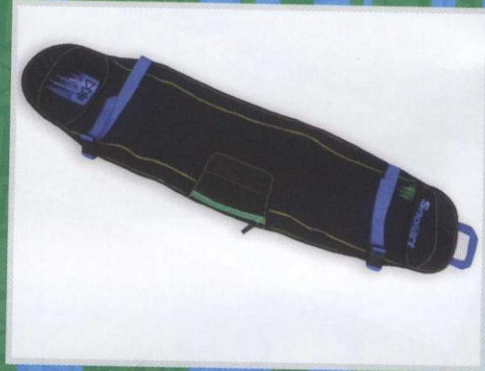

## KOLOUR WHEELIE BOARD BAG

- Traditional easy to manage snowboard bag:
- Fully padded in waterproof 'silvered' fabric
  - Internal padded board divider
  - Separate boot pockets
  - Internal tools and accessory pocket
- For boards up to 160cm long