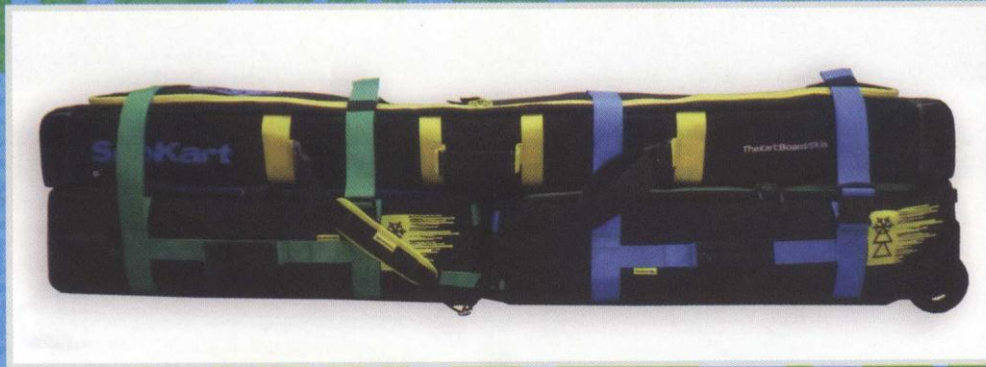

SnoKart KOLOUR

KOLOUR KONCEPT

SnoKart KoLOUR is all about style and function, for snowboarders, touring and free-skiers.

We've put some great newly designed bags together, tweaked our best sellers and added colour!

So our best selling Black Kart bag is now offered as a Mini version, better suited to snowboarders or those with shorter skis.

We've added 5cm length to our 2Ski Wheelie Bag so its now 190cm long!

We now offer a snowboard wheelie bag that everyone has been asking us for!

Our 3 in 1 bag is a clever wheelie holdall that has a detachable backpack. Perfect for all occasions and summer holidays!

We've introduced our NeoRap, neoprene snowboard lightweight wrap bag.

Finally, we've included a new backpack to compliment your travels or mountain backcountry, touring adventures.

Retailers are reminded that we offer all year, global stock replenishment and an efficient e-tailers' drop-ship service.