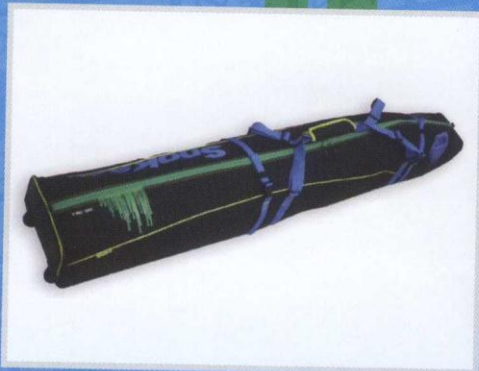

## KOLOUR WHEELIE BOARD BAG

- Traditional easy to manage snowboard bag:
- Fully padded in waterproof 'silvered' fabric
  - Internal padded board divider
  - Separate boot pockets
  - Internal tools and accessory pocket
- For boards up to 160cm long

## KOLOUR NEORAP

- A soft stretch neoprene snowboard wrap backpack:
- Stealth foldaway backpack straps
  - Reinforced ends
  - Mesh key and wallet pocket
  - Hanging storage facility
- One size fits all: 148cm - 162cm

## KOLOUR 2SKI: 190

- A quality fully padded and lined twin ski bag:
- Additional binding / divider padded protection
  - Ultra-durable truck wheels
  - Tough oversized pull handle
  - Ergonomically shaped for easy transport
- For 2prs of skis up to 190cm